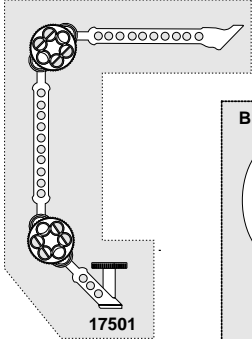

Technical Lighting Control

For Ikelite Grip

17555

For Ikelite TTL Slave sensor

Sea & Sea
17691

17655
8mm threads

Hartenberger
17759

17888
Inon

17692
Ikelite DS 125, DS 50, DS 51

Ikelite DS 200
17688

17690
Nikonos SB-105

17514 17515 17516

17550
1/4" x 20 threads

17552
5mm threads

17657

17750

17660

17553
The 1/4" DS 20" Inon

No pins, no O-rings just tough, reliable performance from TLC