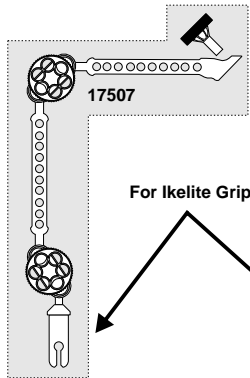

Technical Lighting Control

For Ikelite Grip

17555

For Ikelite TTL Slave sensor

Sea & Sea
17691

17655
8mm threads

Hartenberger
17759

17888
Inon

17692
Ikelite DS 125, DS 50, DS 51

Ikelite DS 200
17688

17690
Nikonos SB-105

17514 17515 17516

17550
1/4" x 20 threads

17552
5mm threads

17657

17750

17660

17553
The 1/4" DS 20" Inon

No pins, no O-rings just tough, reliable performance from TLC