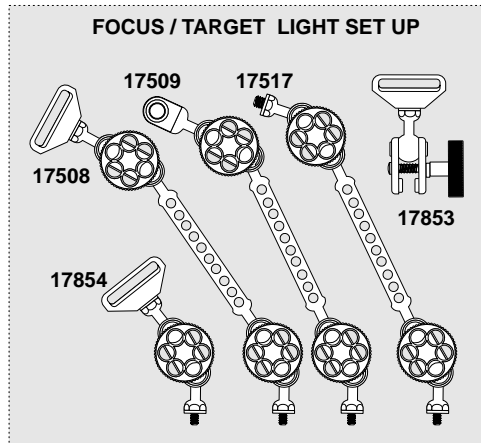

Technical Lighting Control

For Ikelite Grip

17555

For Ikelite TTL Slave sensor

Sea & Sea
17691

17655
8mm threads

Hartenberger
17759

17888
Inon

17692
Ikelite DS 125, DS 50, DS 51

Ikelite DS 200
17688

17690
Nikonos SB-105

17514 17515 17516

17550
1/4" x 20 threads

17552
5mm threads

17657

17750

17660

17553
The 1/4" DS 20" Inon

No pins, no O-rings just tough, reliable performance from TLC