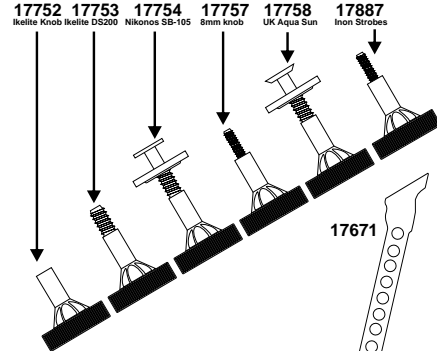

Technical Lighting Control

For Ikelite Grip

17555

For Ikelite TTL Slave sensor

Sea & Sea
17691

17655
8mm threads

Hartenberger
17759

17888
Inon

17692
Ikelite DS 125, DS 50, DS 51

Ikelite DS 200
17688

17690
Nikonos SB-105

17514 17515 17516

17550
1/4" x 20 threads

17552
5mm threads

17657

17750

17660

17553
The 1/4" DS 20" Inon

No pins, no O-rings just tough, reliable performance from TLC