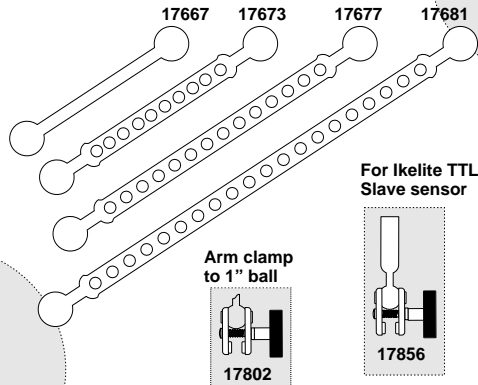

Technical Lighting Control

For Ikelite Grip

17555

For Ikelite TTL Slave sensor

Sea & Sea
17691

17655
8mm threads

Hartenberger
17759

17888
Inon

17692
Ikelite DS 125, DS 50, DS 51

Ikelite DS 200
17688

17690
Nikonos SB-105

17514 17515 17516

17550
1/4" x 20 threads

17552
5mm threads

17657

17750

17660

17553
The 1/4" DS 20" Inon

No pins, no O-rings just tough, reliable performance from TLC