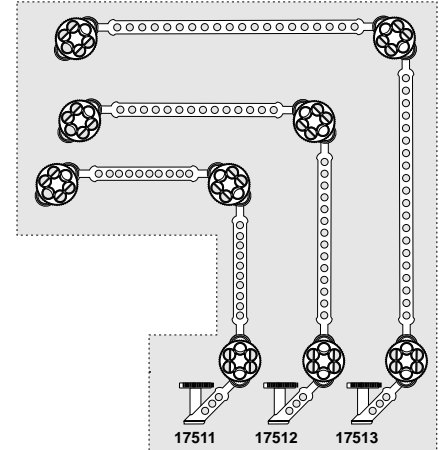

Technical Lighting Control

For Ikelite Grip

17555

For Ikelite TTL Slave sensor

Sea & Sea
17691

17655
8mm threads

Hartenberger
17759

17888
Inon

17692
Ikelite DS 125, DS 50, DS 51

Ikelite DS 200
17688

17690
Nikonos SB-105

17514 17515 17516

17550
1/4" x 20 threads

17552
5mm threads

17657

17750

17660

17553
The 1/4" DS 20" Inon

No pins, no O-rings just tough, reliable performance from TLC