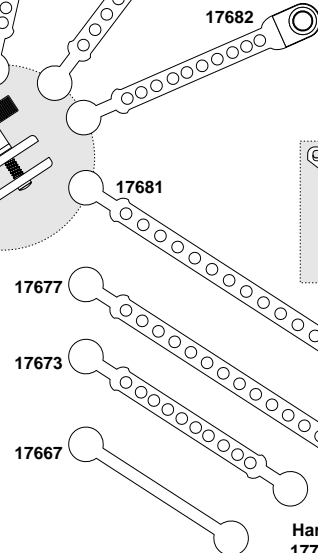

Technical Lighting Control

For Ikelite Grip

17555

For Ikelite TTL Slave sensor

Sea & Sea
17691

17655
8mm threads

Hartenberger
17759

17888
Inon

17692
Ikelite DS 125, DS 50, DS 51

Ikelite DS 200
17688

17690
Nikonos SB-105

17514 17515 17516

17550
1/4" x 20 threads

17552
5mm threads

17657

17750

17660

17553
The 1/4" DS 20" Inon

No pins, no O-rings just tough, reliable performance from TLC