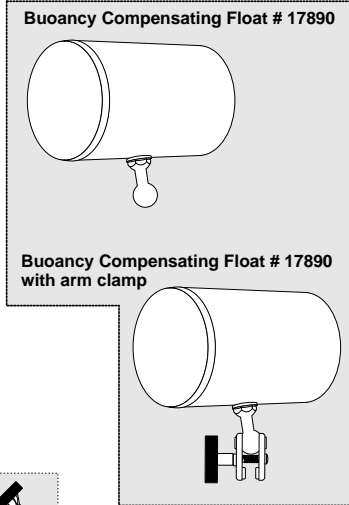

Technical Lighting Control

For Ikelite Grip

17555

For Ikelite TTL Slave sensor

Sea & Sea
17691

17655
8mm threads

Hartenberger
17759

17888
Inon

17660

17553
The 1/4" DS 20" Inon

No pins, no O-rings just tough, reliable performance from TLC