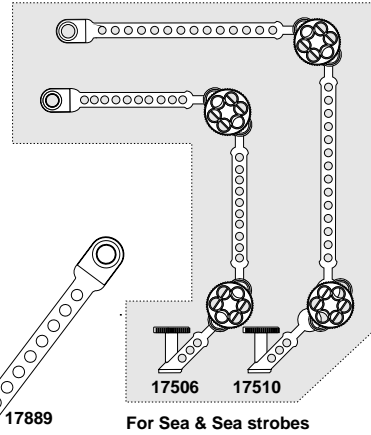

Technical Lighting Control

For Ikelite Grip

17555

For Ikelite TTL Slave sensor

Sea & Sea
17691

17655
8mm threads

Hartenberger
17759

17888
Inon

17692
Ikelite DS 125, DS 50, DS 51

Ikelite DS 200
17688

17690
Nikonos SB-105

17514 17515 17516

17550
1/4" x 20 threads

17552
5mm threads

17657

17750

17660

17553
The 1/4" DS 20" Inon

No pins, no O-rings just tough, reliable performance from TLC