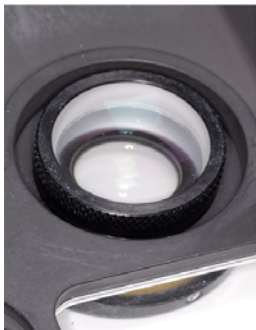

AQUATICA™

Digital

Aqua View Finder compatibility

AQUATICA HOUSING MODEL FOR:	COMPATIBILITY
CANON 1DS Mk III	YES
CANON 5D	YES *
CANON 5D Mk II	YES
CANON 40D & 50D	YES
CANON 30D	YES
CANON 20D	YES *
CANON DIGITAL REBEL / 300D	NO
FUJI S2 pro	NO
NIKON D3 & D3x	YES
NIKON D2X	YES *
NIKON D700	YES
NIKON D300	YES
NIKON D200 / FUJI S5 pro	YES
NIKON D40, D40x & D60	YES
NIKON D90	YES
NIKON D80	YES
NIKON D70 & D70s	YES *
NIKON D100	NO

*** Only the latest model version is compatible. See images below or contact Aquatica at info@aquatica.ca for assistance.**

To find out if the version of your housing is compatible you must have a removable eye piece that is retained by an o-ring such as in the photographs below.

NON REMOVABLE EYE PIECE

REMOVABLE EYE PIECE